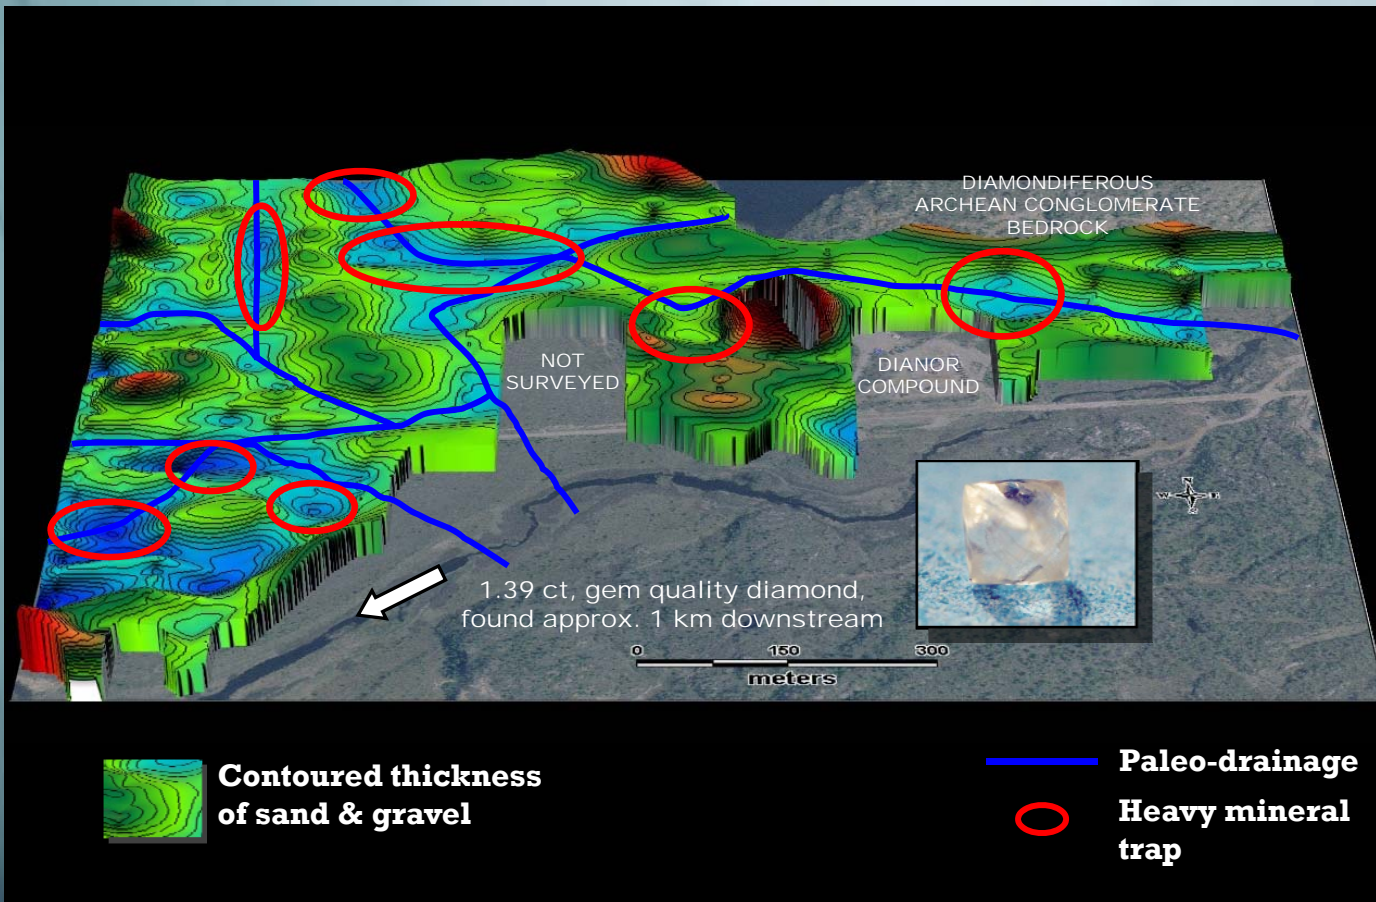

# Paleo-drainage & HM traps

GROUND PENETRATING RADAR OVERBURDEN DEPTH (METERS)

VALUES SHOWN ON GRID ARE IN METERS